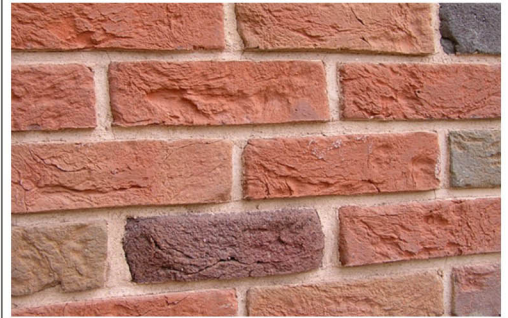

# RENOVATION

Number 1

COLEFORD BRICK & TILE

PROPERTY ENHANCEMENT USING GENUINE HANDMADE PRODUCT

*Saxon Multi handmade facings & Specials help restore the South London skyline.*

## RUSTIC CHARM

Looking for something a little more distressed? We think our rustic finish will provide you with the answer. The Rustic finish gives the brick a mature aged appearance, making the bricks sympathetic to new builds surrounded by older buildings or additions to existing weathered buildings. The 'Rustic' finish is available in all colours.

The 'Rustic' bricks have the same outstanding performance as the entire Coleford range. This coupled with our hand blending service means we could provide a perfect match for your new barn conversion!